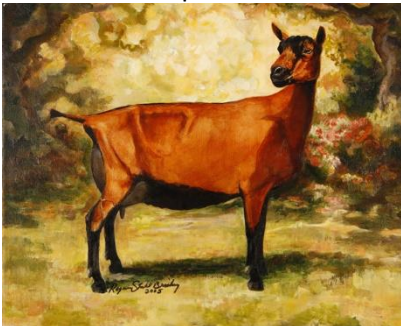

Limited Edition Dairy Goat Breed Canvas Proofs & Prints

Signed & Numbered by artist Regina Stahl Briskey

Alpine

LaMancha

Nubian

Oberhasli

Saanen

Toggenburg

Only 175 prints of the Saanen, Toggenburg, and Oberhasli breeds and 275 prints of the Alpine, LaMancha and Nubian breeds available. There are just 25 canvas artist's proofs of each breed. The Canvas Artist's Proofs and Prints are all numbered and signed. The profit from each sale is split between the ADGA Research Foundation and the ADGA/Helen Staver Foundation.